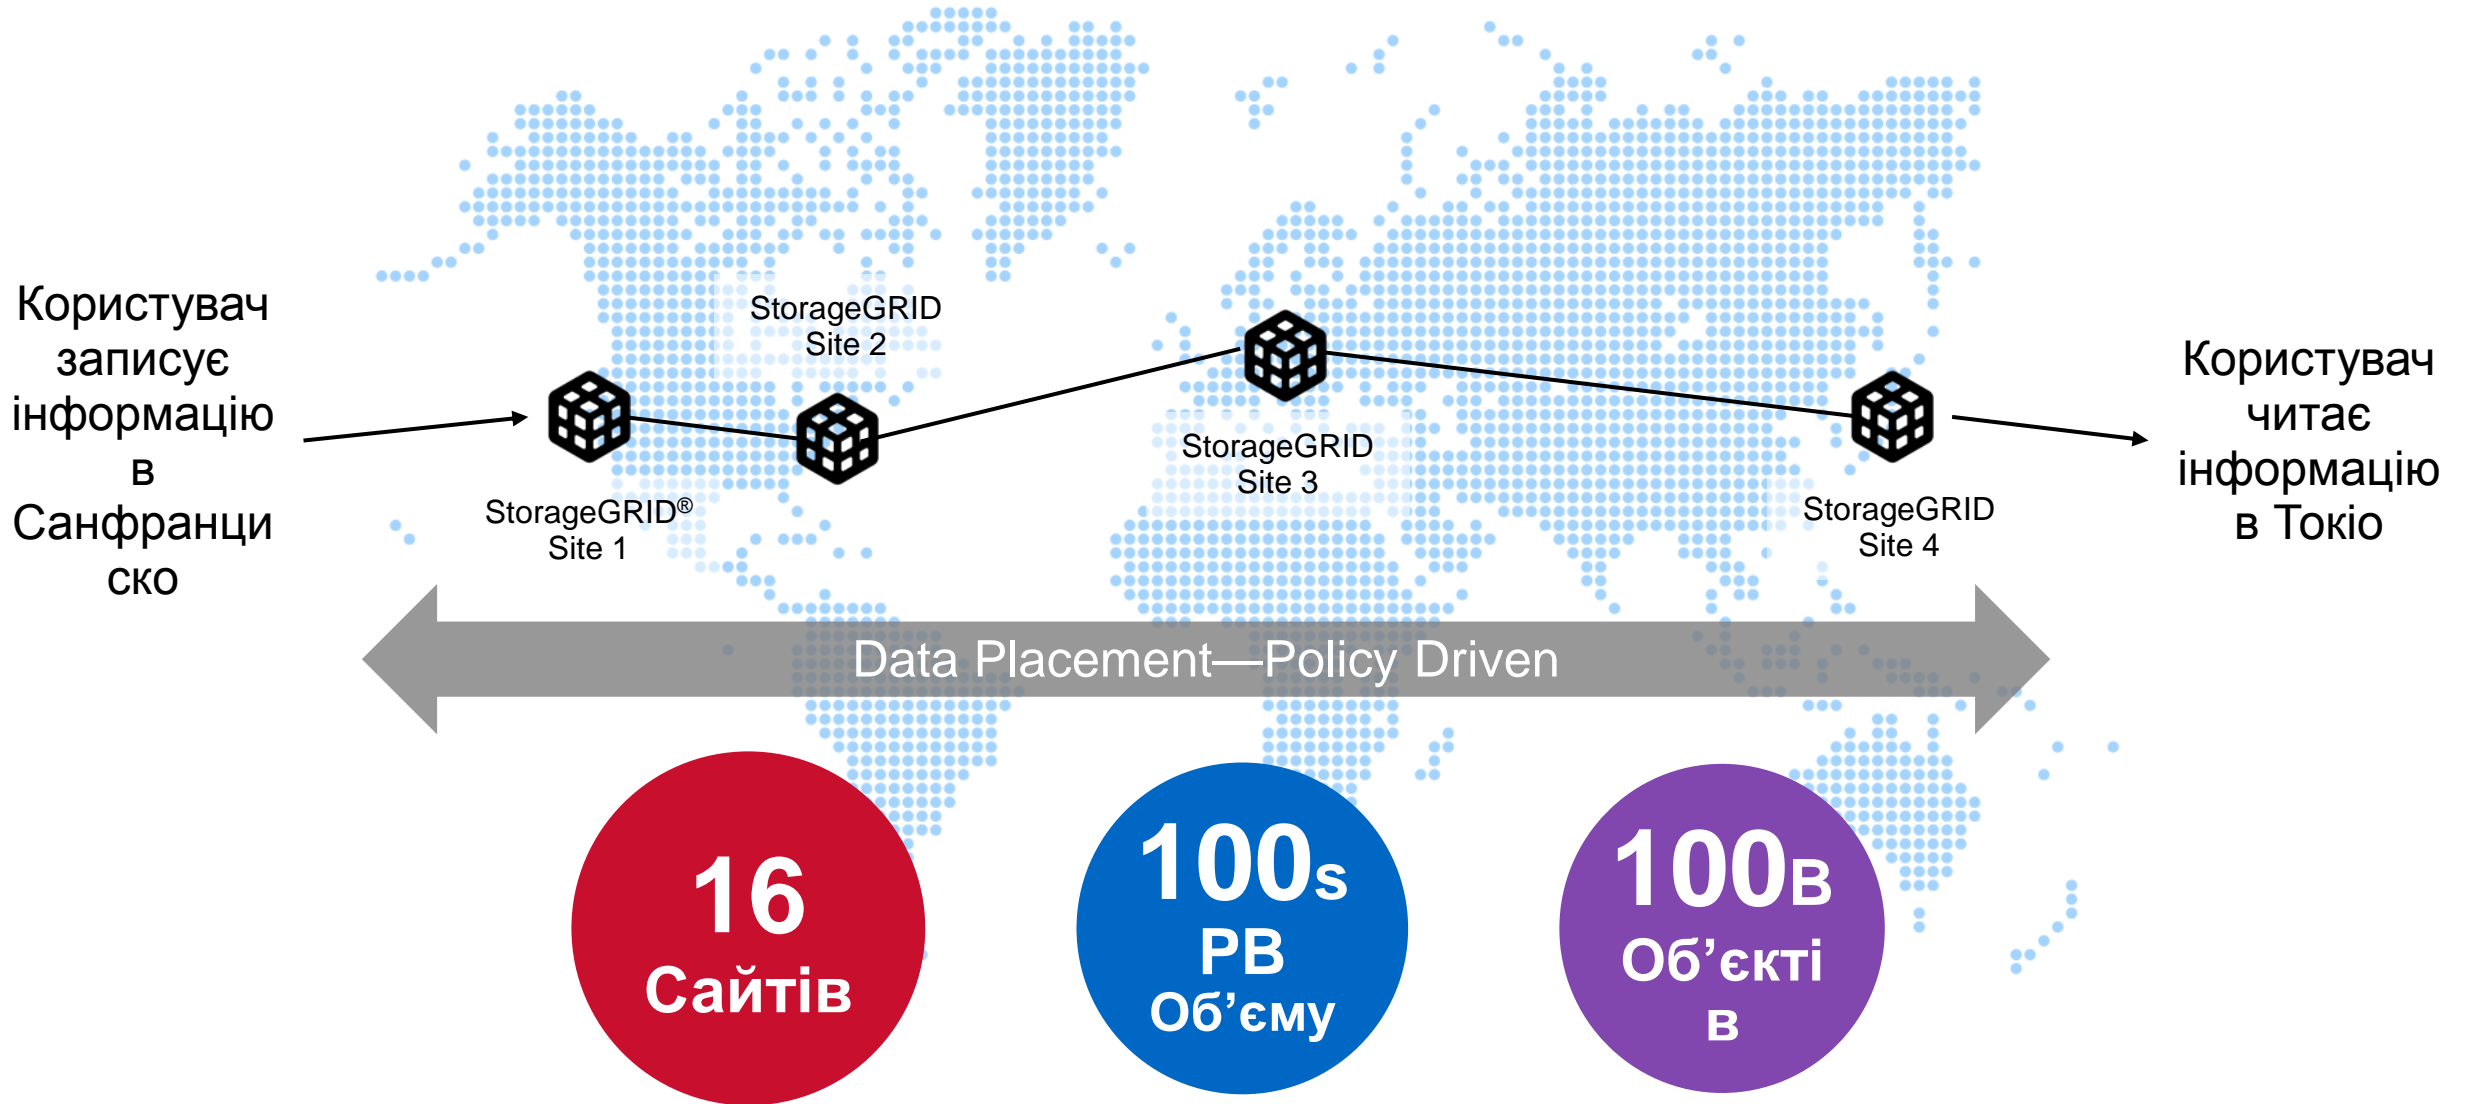

Глобальна масштабованість