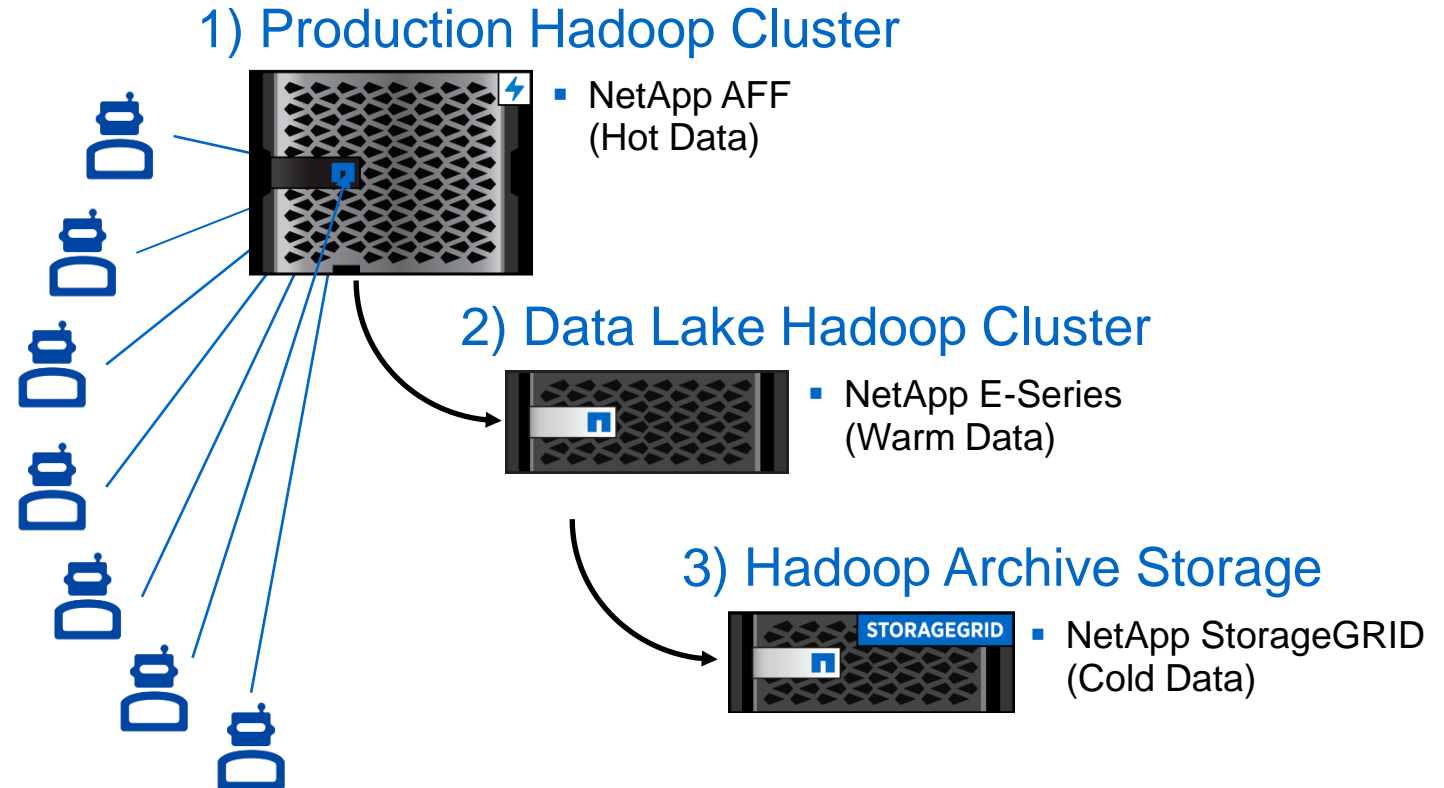

Історія успіху з StorageGRID

NetApp: Internet of Things (IoT)

- The challenge
 - Cost-effective solution for 7 billion data points received from NetApp® IoT assets every day
- The solution
 - NetApp StorageGRID® for IoT
- Customer benefits
 - Reduction in licensing fees for archived data
 - Reduction in storage footprint for the most active data
 - Simplicity: Native S3 API for analytic workflows